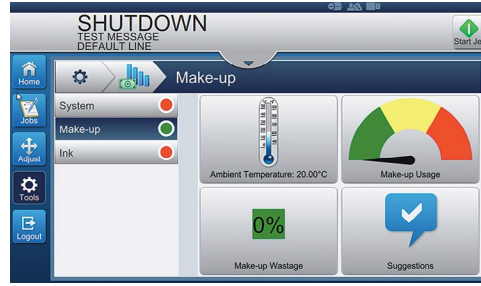

Bakımı kolay bir kontrast yazıcı

1580 C, çalıştırılması ve bakımı en basit Inkjet yazıcılardan biridir. Temizlik aralıklarını azaltmak ve basitleştirmek için tasarlanmıştır, böylece operatörleriniz üretime odaklanmaya devam edebilir.

Alışılmıştın Dışında Kod Güvencesi

SIMPLICITY™ kullanıcı arabirimimiz, düzenlenebilir alanları, izin verilen veri türlerini, tarih aralığı kısıtlamalarını ve daha fazlasını tanımlayan, yazıcı etkileşimlerini ve olası kullanıcı hatalarını büyük ölçüde azaltan hata önleyici kurallarla size her adımda rehberlik eder.

Temel yazıcı öğelerini izleme

Videojet OPTIMIZE aracımızla 1580 C, çeşitli yazıcı parametrelerini değerlendirerek mürekkep ve takviye kartuşu kullanımını yönetmenize, gelecekteki sıvı tahminlerini hesaplamaya ve güç israfını belirlemenize yardımcı olur.